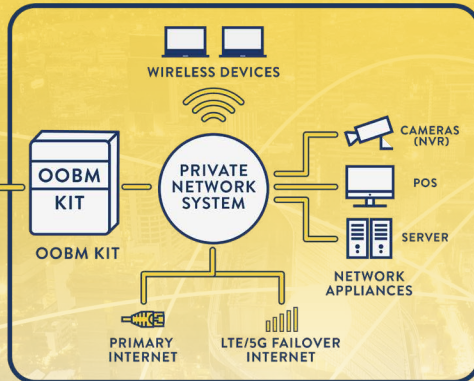

OUT OF BAND MANAGEMENT KIT

INDUSTRY-LEADING
HARDWARE

MAJOR U.S. WIRELESS
CARRIER DATA

FULL STACK
TECH SUPPORT

ALL-IN-ONE OUT OF BAND MANAGEMENT

THE ABILITY TO ACCESS YOUR TECHNOLOGY WHERE
EVER YOU NEED IT, ALL IN ONE SIMPLE SOLUTION.

865.657.8324

info@getrtech.com

WHAT'S YOUR ANSWER

WHEN YOU NEED QUICK NETWORK ACCESSIBILITY?

THIS SIMPLE ALL-IN-ONE-KIT INSTANTLY PROVIDES
SECURE NETWORK DEVICE ACCESS ANYWHERE.

BRANCH LOCATION

WHY DO YOU NEED OUT OF BAND MANAGEMENT?

- 1 ACCESS YOUR CRITICAL NETWORK DEVICES 24/7 FROM ANYWHERE.
- 2 CONNECT TO YOUR DEVICES EVEN WHEN A DEVICE IS OFFLINE, PHYSICALLY INACCESSIBLE, OR WHEN THE NETWORK IS DOWN
- 3 PROTECT YOUR CRITICAL NETWORK DEVICES WITH HIGH-LEVEL SECURITY FEATURES & SECURE ACCESS.